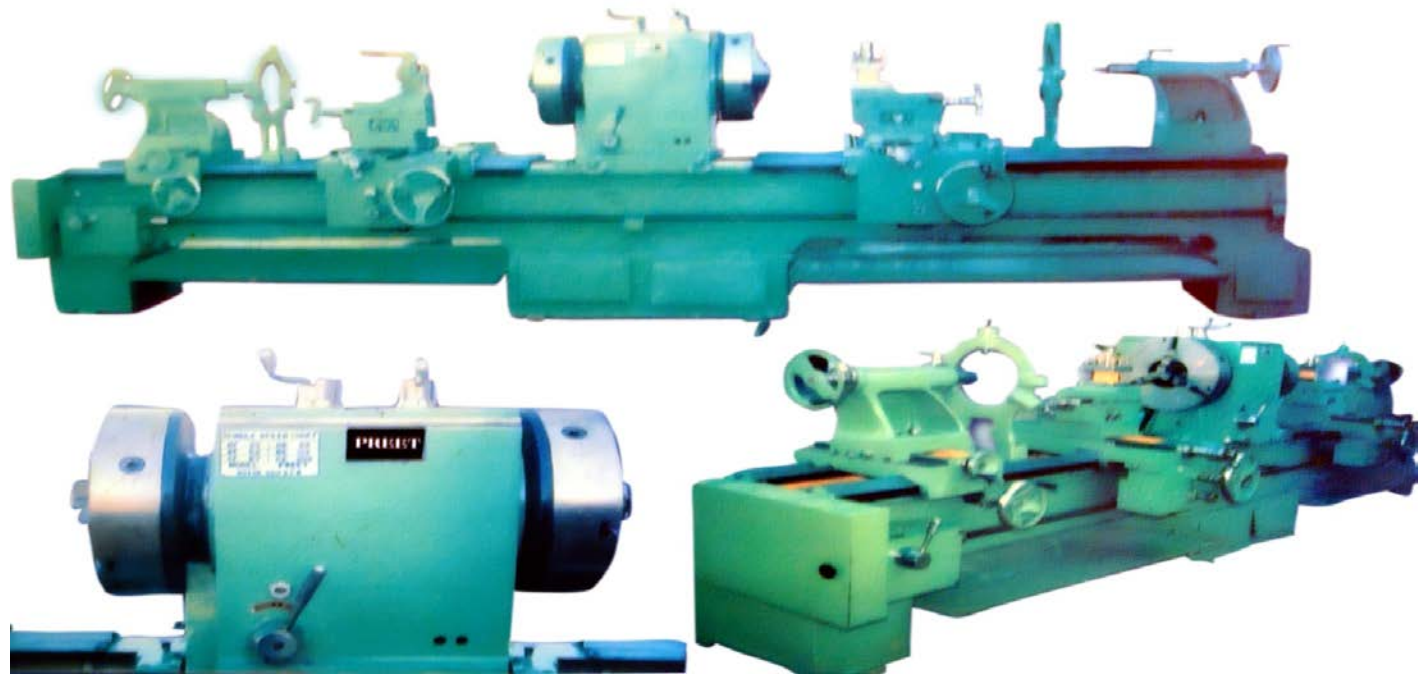

Fixed Center Double Ended Chuck All Geared Lathe Machine

About Us

Manufacturers, exporters and domestic suppliers of a wide assortment of Lathe Machines in India. The machines are efficient, corrosion resistant, sturdy, low on maintenance cost, easy to operate and has high tensile strength.

Fixed Center Double Ended Chuck All Geared Lathe Machine

Included Accessories:

Dog Chuck Plate
True Chuck Plate
Tool Post
Steady Rest
Follow Rest

Extra Accessories:

Dog Chuck
True Chuck
Electric Control Panel
Motorized Saddle
Main Motor
Coolant Pump With Tank
Taper Turning Attachment
Machine Light
Splash Guard
Foot Operated Brake
Tool Post Grinding Attachment
Key Way Cutting Attachment
Turcite Lining Fitting
Tail Stock Quill
Flame Hardened Bed

It has two nos. true chuck on either side of the fixed center head, thus it works as two lathes operational simultaneously & allows you to complete the job more efficiently & accurately. Two Nos. chucks are connected to a fixed single center head and both chucks are operational simultaneously.